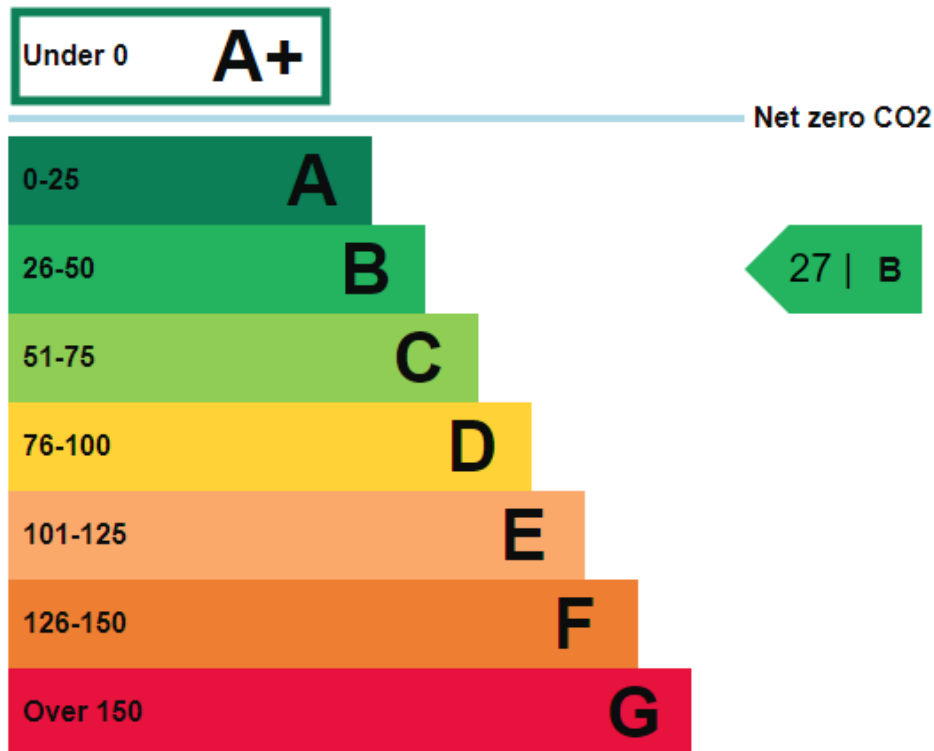

Energy efficiency rating for this property

This property's current energy rating is B.

Properties are given a rating from A+ (most efficient) to G (least efficient).

Properties are also given a score. The larger the number, the more carbon dioxide (CO2) your property is likely to emit.